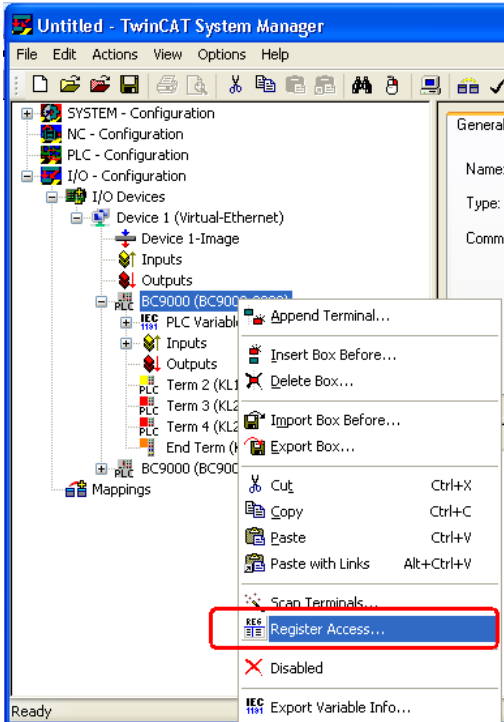

1. System Manager

“I/O Devices” Virtual Ethernet.

“Register

Access”

2.

100

3. (Offs) 0 IP
 (Offs) 1 IP

 (Offs) 2
 (Offs) 3
 !
 DIP IP 172.16.17.0 (
), 255.255.0.0