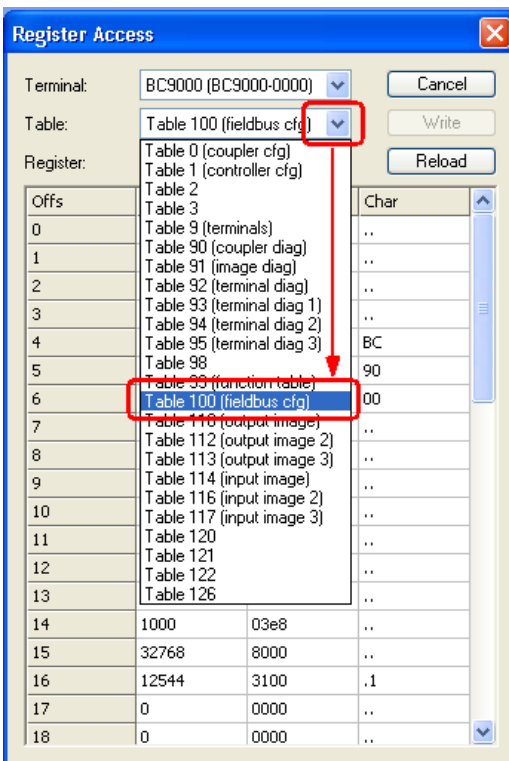

1. System Manager

“I/O Devices” Virtual Ethernet.

“Register

Access”

2.

100

3. (Offs) 0 IP
 (Offs) 1 IP

 (Offs) 2
 (Offs) 3
 !
 DIP IP 172.16.17.0 (
), 255.255.0.0