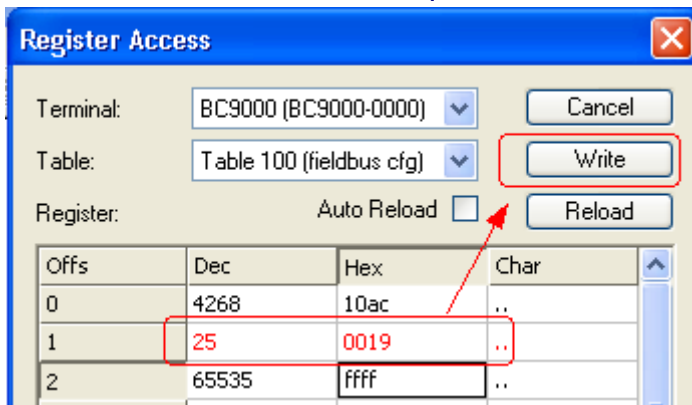

4. «Write».