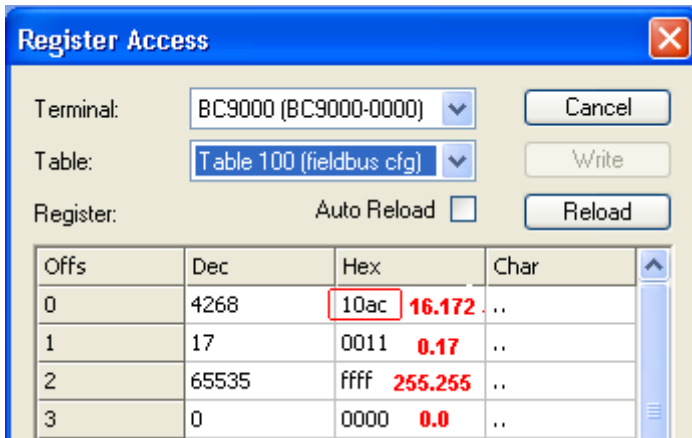

1. System Manager

“I/O Devices” Virtual Ethernet.

“Register

Access”

2.

100

3. (Offs) 0 IP
 (Offs) 1 IP

 (Offs) 2
 (Offs) 3
 !
 DIP IP 172.16.17.0 (
), 255.255.0.0